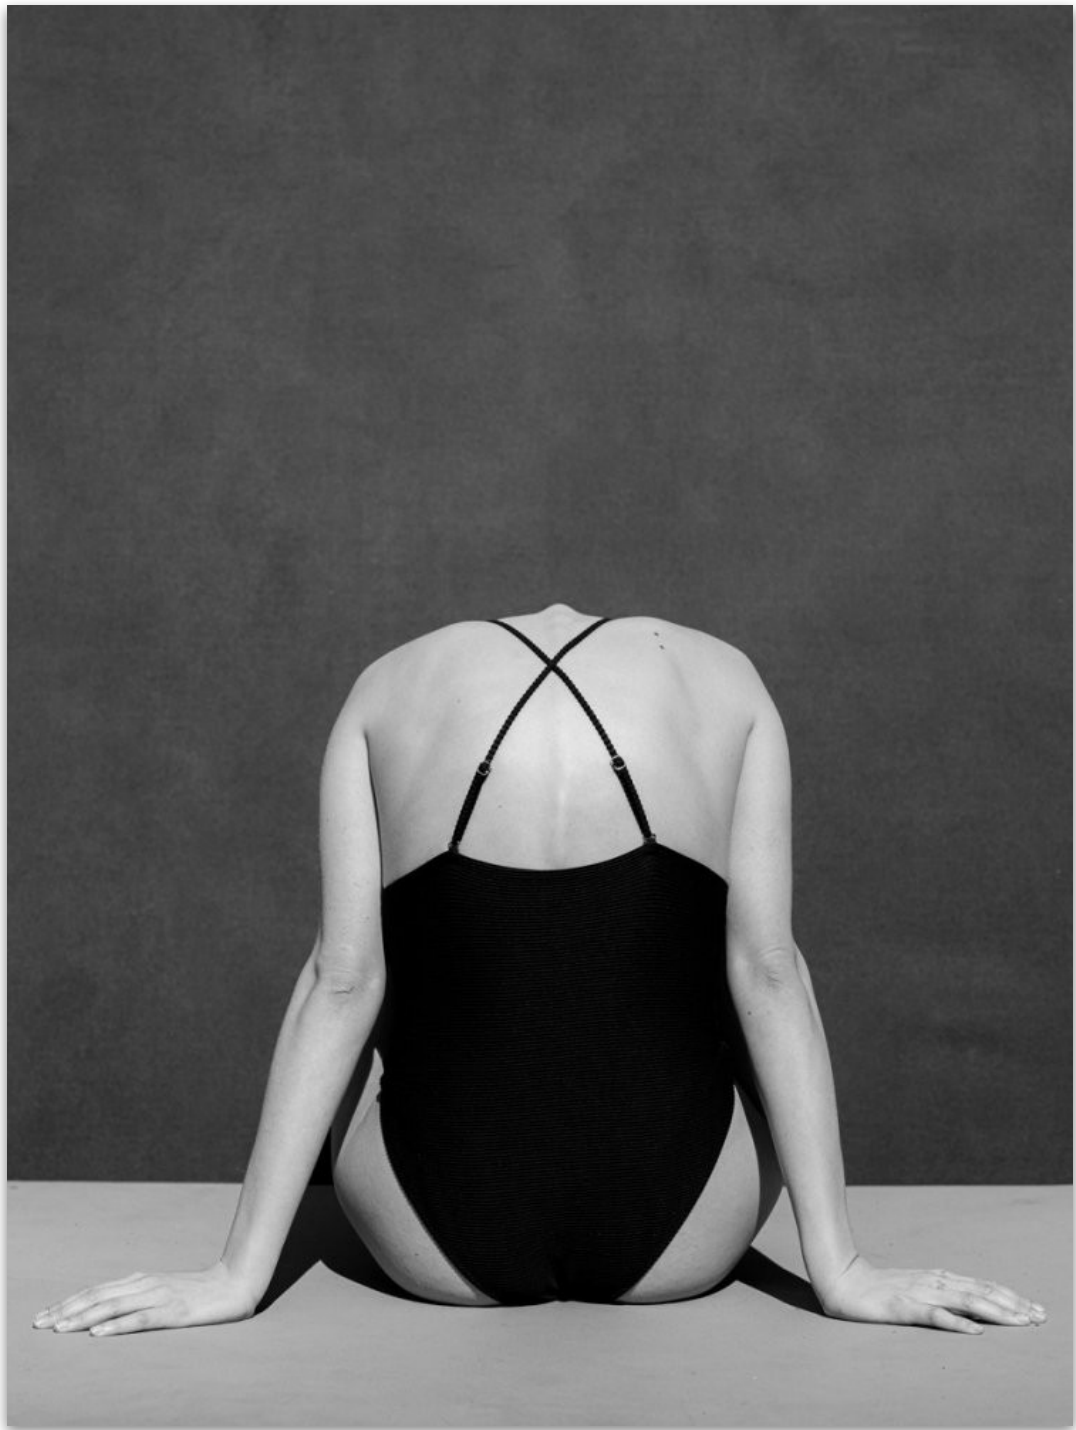

Sofia Fernández Stenström

Angelica, 2023

Giclée print on Photo Baryta 315gr

Hahnemühle paper

80 x 60 cm

31 1/2 x 23 5/8 in

Edition of 5

€ 1,200 + applicable tax

WIZARD