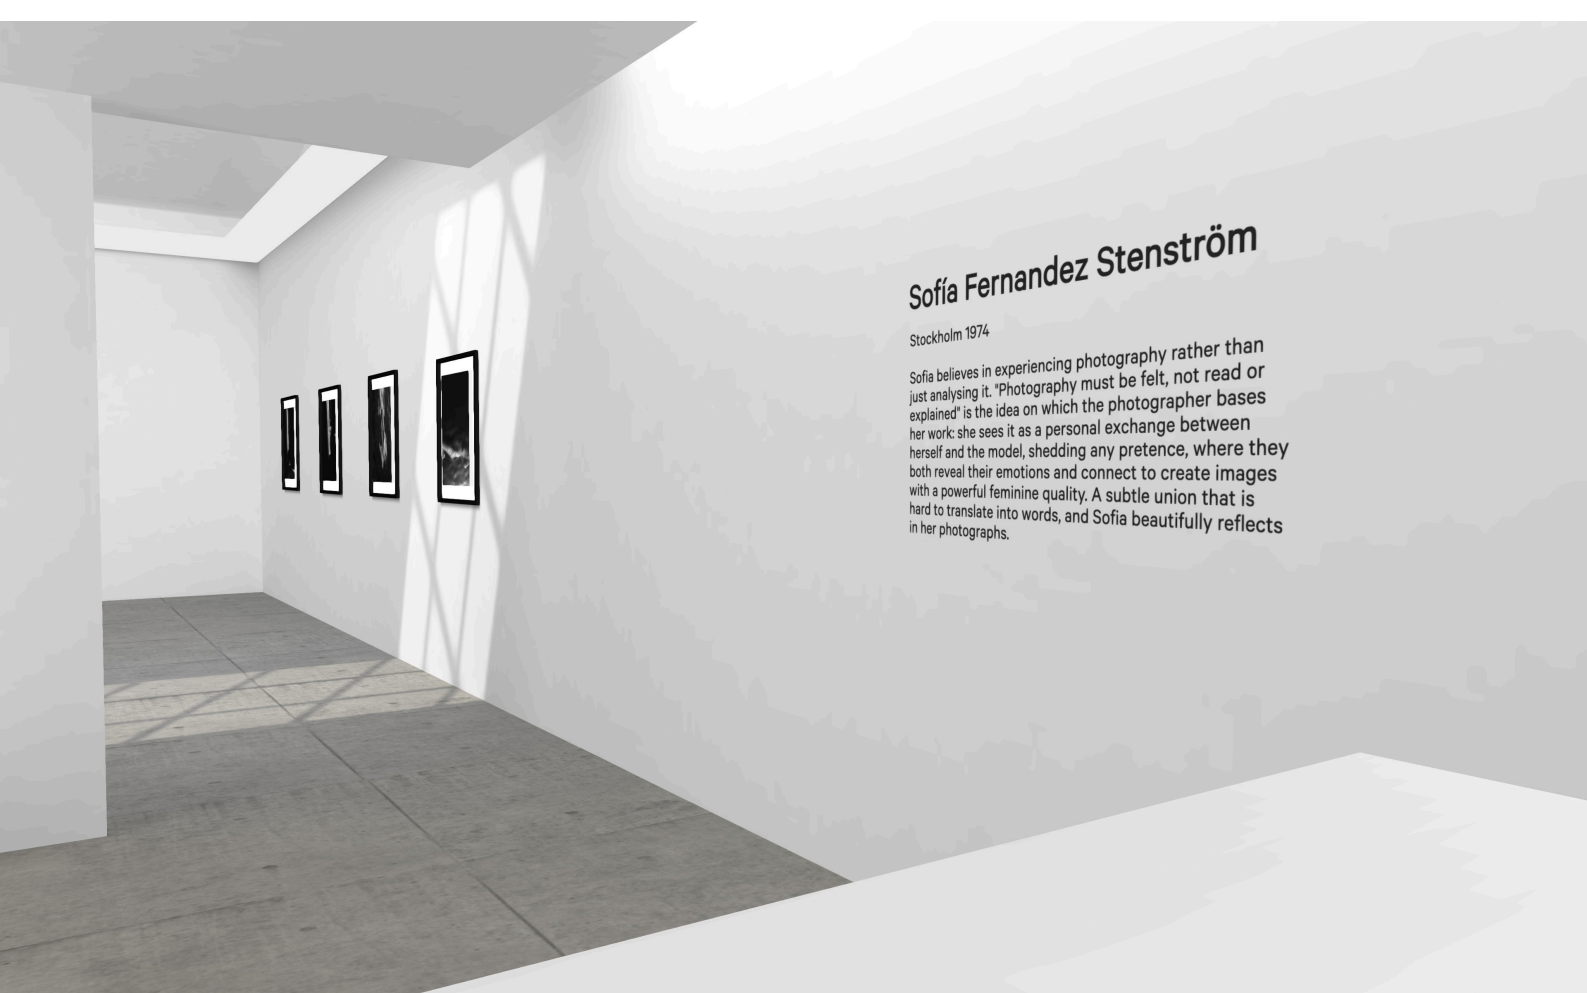

Sofía Fernandez Stenström

Stockholm 1974

Sofia believes in experiencing photography rather than just analysing it. "Photography must be felt, not read or explained" is the idea on which the photographer bases her work: she sees it as a personal exchange between herself and the model, shedding any pretence, where they both reveal their emotions and connect to create images with a powerful feminine quality. A subtle union that is hard to translate into words, and Sofia beautifully reflects in her photographs.