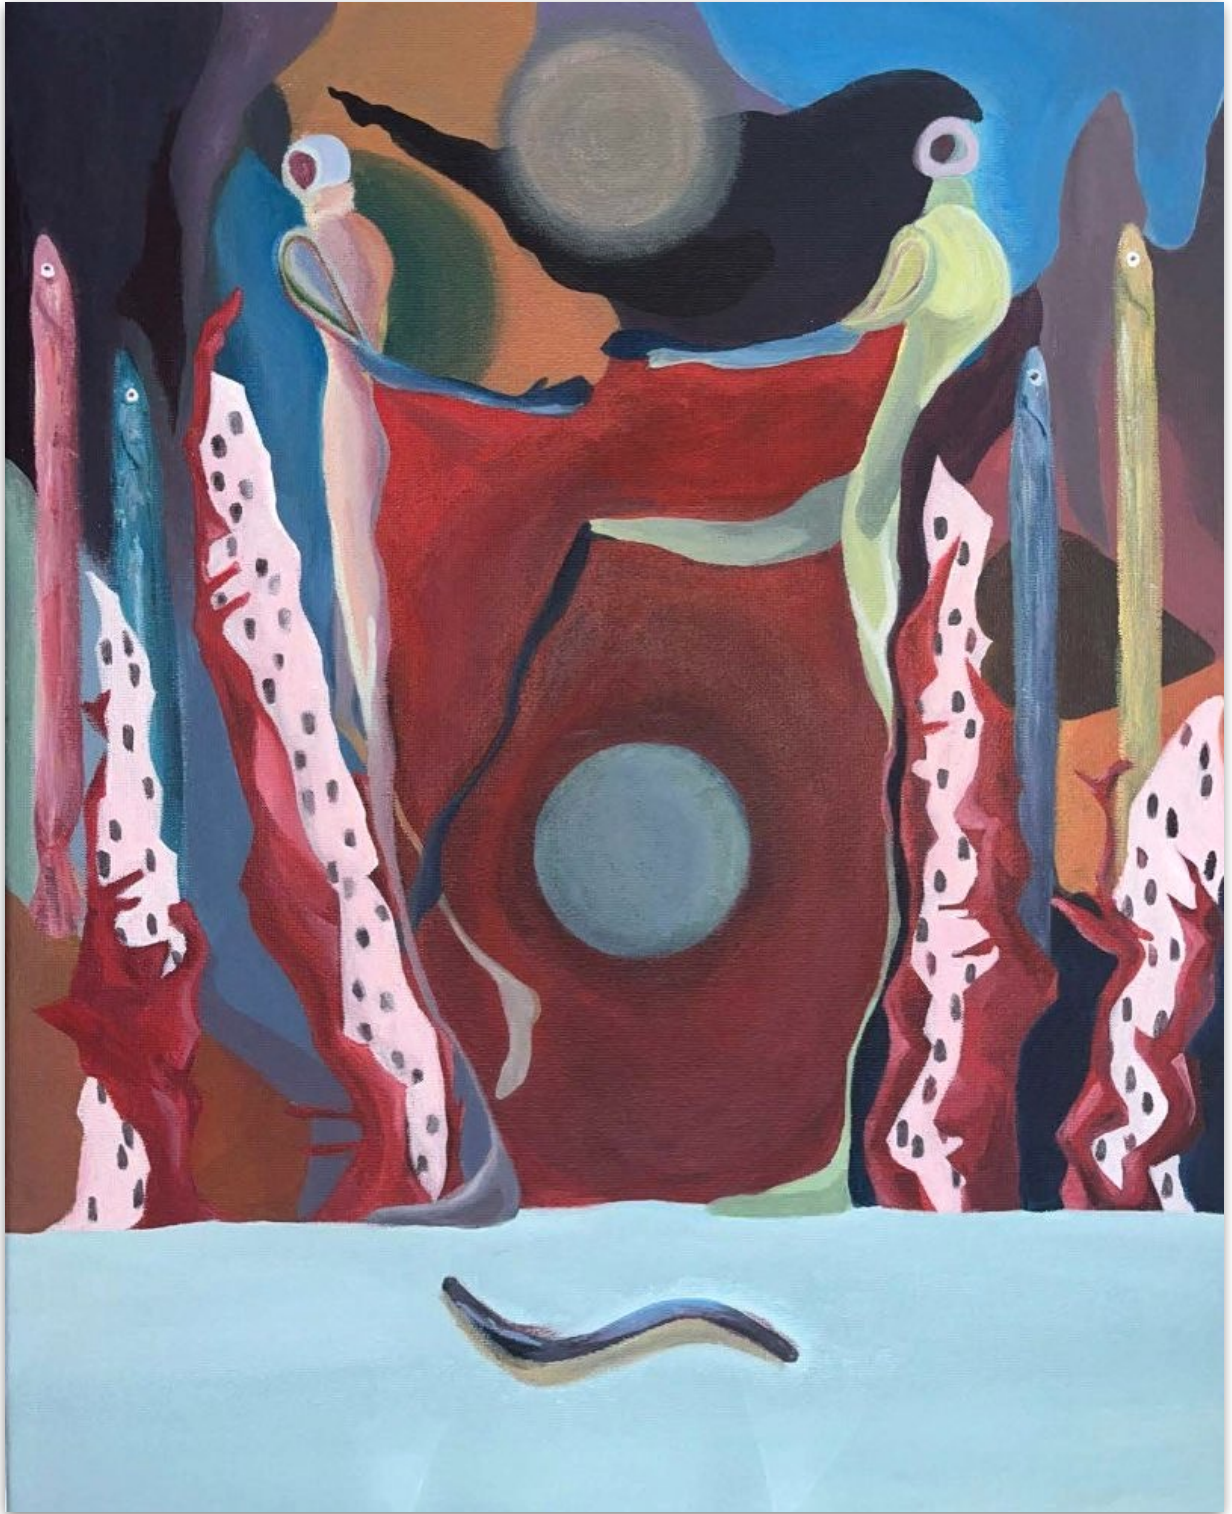

Adriana Cifuentes, Venezuelan, b. 1963, presents four oil-on-paper portraits from her series *Philosophers*.

Tali de Noronha, Brazilian, b. 1990, presents her *Portals* as a way to heal the spirit. These paintings are characterized by their abstract nature, and she employs unconventional tools such as sticks and hard card to create textured, dynamic surfaces.

WIZARD

Erica Li Wu

Have Fun Till the End of the World, 2024

Acrylic on canvas

50.5 x 40.5 cm

19 7/8 x 16 in

£ 1,000 + applicable tax

WIZARD