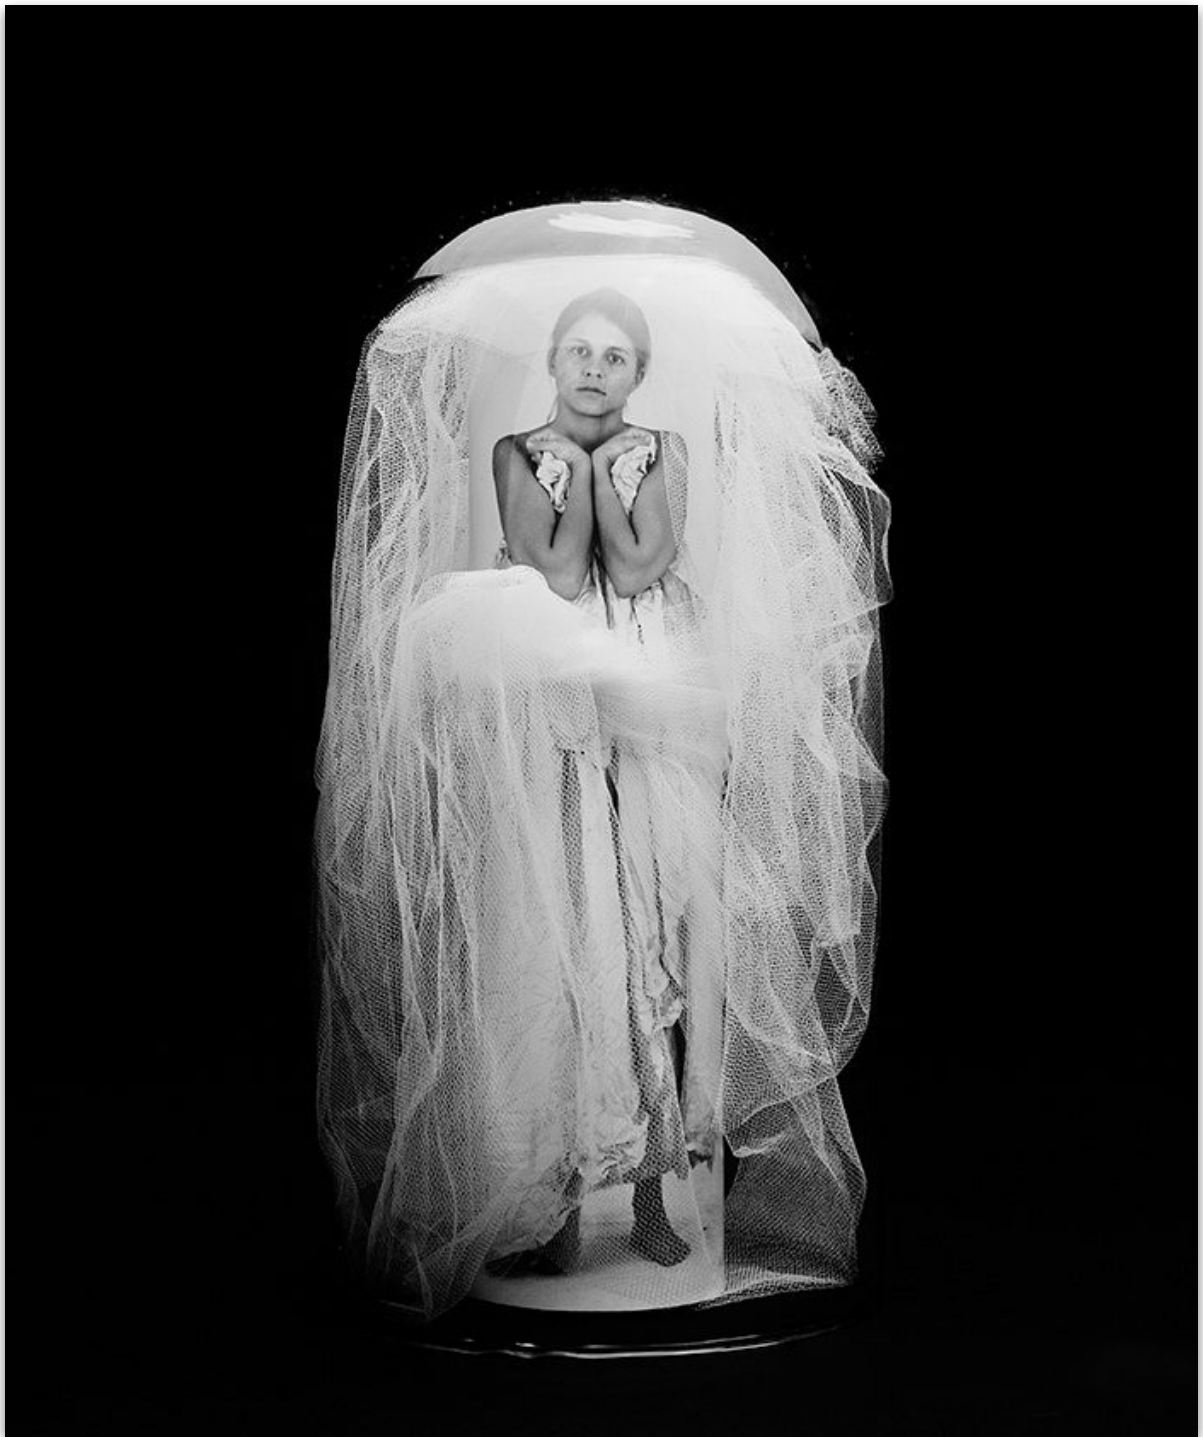

Discovery: Five Women. Four Generations

GROUP SHOW | GALLERY HOUSE LONDON | SEPT 2024

Riccardo G. Luger invites five female artists from four different generations to present their works at the Gallery House London. The idea is to have a first look into the work of a new generation of artist and review others that we find interesting and haven't been fully discovered by the followers of London.

Adriana Cifuentes, Venezuelan, b. 1963, presents four oil-on-paper portraits from her series *Philosophers*.

Tali de Noronha, Brazilian, b. 1990, presents her *Portals* as a way to heal the spirit. These paintings are characterized by their abstract nature, and she employs unconventional tools such as sticks and hard card to create textured, dynamic surfaces.

Carmen Mariscal, Mexican, b. 1968, presents two works: one from the series *Calladita estás más bonita* and *La Novia*, which explore generational traditions and the roles of mother, daughter, and wife.

Agnese Guido

Paper, rock, scissors, 2018

Work on paper

40 x 31 cm

15 3/4 x 12 1/4 in

€ 1,200 + applicable tax

WIZARD

WIZARD