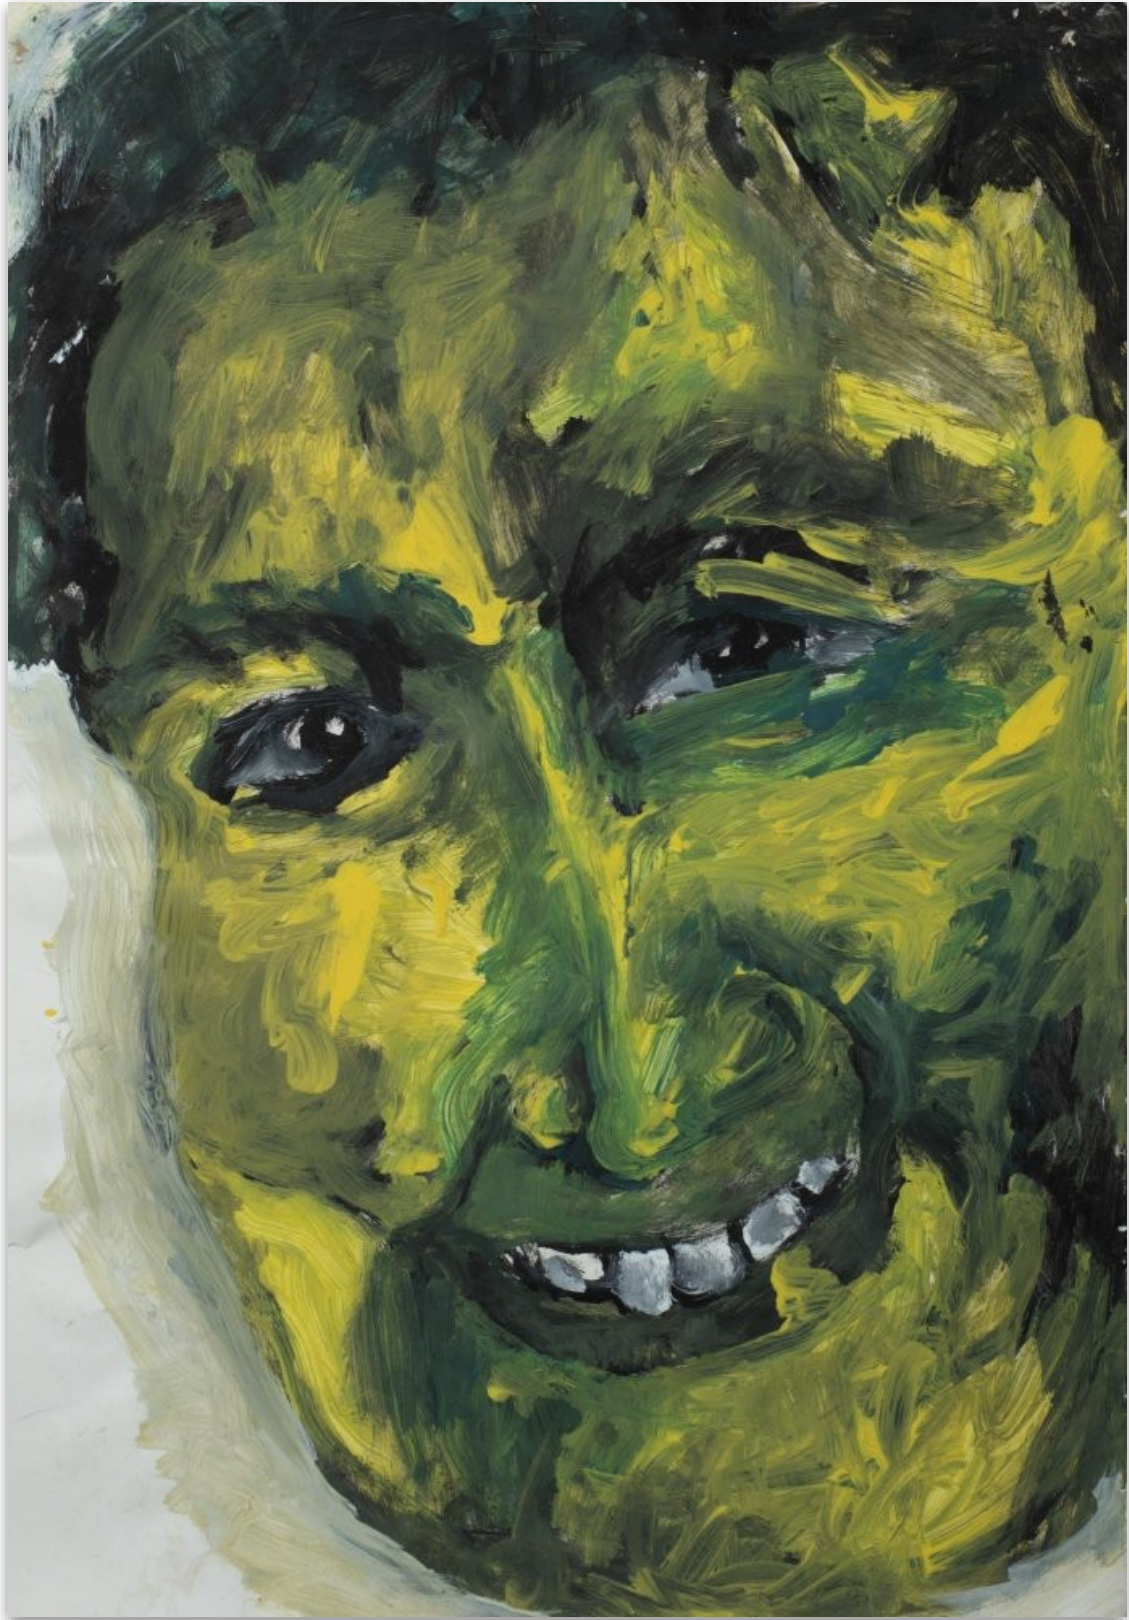

Discovery: Five Women. Four Generations

GROUP SHOW | GALLERY HOUSE LONDON | SEPT 2024

Riccardo G. Luger invites five female artists from four different generations to present their works at the Gallery House London. The idea is to have a first look into the work of a new generation of artist and review others that we find interesting and haven't been fully discovered by the followers of London.

Adriana Cifuentes, Venezuelan, b. 1963, presents four oil-on-paper portraits from her series *Philosophers*.

Tali de Noronha, Brazilian, b. 1990, presents her *Portals* as a way to heal the spirit. These paintings are characterized by their abstract nature, and she employs unconventional tools such as sticks and hard card to create textured, dynamic surfaces.

Carmen Mariscal, Mexican, b. 1968, presents two works: one from the series *Calladita estás más bonita* and *La Novia*, which explore generational traditions and the roles of mother, daughter, and wife.

Adriana Cifuentes

Philosopher 8, 2018

Oil on paper

49.5 x 34.7 cm

19 1/2 x 13 5/8 in

£ 2,000 + applicable tax

WIZARD

Adriana Cifuentes
Philosopher 6, 2018